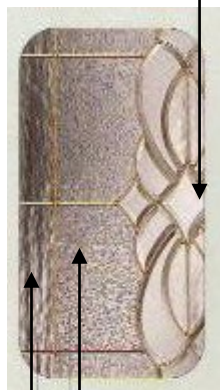

MAHOGANY ENTRY SYSTEMS

From Barnett Millworks, Inc.

Old Mobile Series

Hand Crafted Quality, Classic elegance

Old Mobile Doors and sidelite panels are made of Honduran Mahogany. World renowned as a high grade of lumber used in fine millwork and furniture manufacturing, Honduran Mahogany is prized for its stability and unsurpassed beauty.

Our manufacturing design includes solid rails and engineered stiles. Engineered stiles are used to avoid long runs of solid material, which have a tendency to twist and bow. We also use a "hardwood dowel construction" process which utilizes hardwood dowels on two inch centers at every joint of a stile and rail. The smaller panels on our doors are solid, while larger panels, such as the one containing our oval glass, are mitered at each corner to ensure stability. Heavy raised molding is standard on the exterior face and optional on the interior.

Hand-Cut Bevel

Glue Chip

Water Glass

Like all of our decorative glass products, this collection is carefully cut and assembled by hand. Moreover, the Old Mobile Series exhibits the most elaborate and luxurious designs of all our collections. It includes Exquisite beveled glass patterns surrounded by glue chip glass, and framed by a border of flowing water glass. All are connected using bright brass coming to add the finishing touch to this tasteful centerpiece to your home.